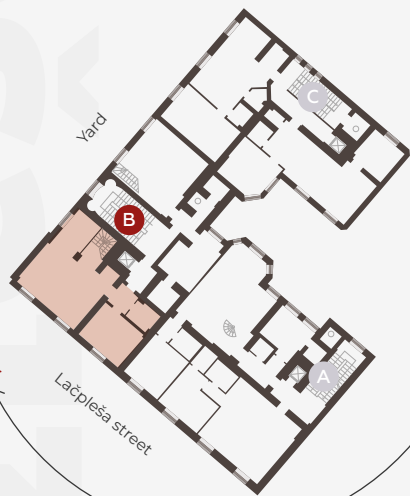

5th Floor, Lacplesa 13

Apartment # 55

2-FLOOR APARTMENT / 1ST FLOOR

#	ROOM	M ²
1	Kitchen and living room	47,9
2	Bathroom	4,0
3	Room	14,7

Floor living space 66,6
Common living space 86,3

SCALE 1:100

IN 1 CENTIMETERE - 100 CENTIMETERS

6th Floor, Lacplesa 13

Apartment # 55

2-FLOOR APARTMENT / 2ND FLOOR

#	ROOM	M ²
4	Room	16,7
5	Bathroom	3,0

Floor living space 19,7
Common living space 86,3

SCALE 1:100

IN 1 CENTIMETERE - 100 CENTIMETERS