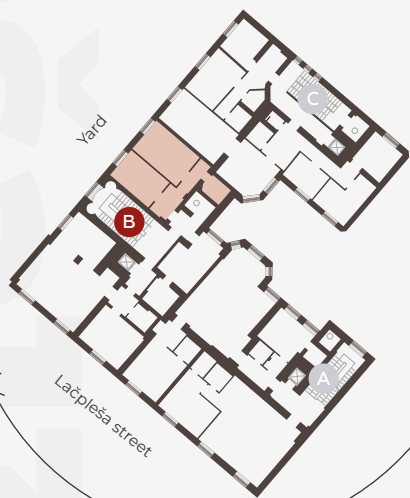

3rd Floor, Lacplesa 13

Apartment # 37

#	ROOM	M ²
1	Hall	7,6
2	Kitchen and living room	14,7
3	Room	11,3
4	Bathroom	3,1

Living space 36,7

SCALE 1:100

0 100 200 300

IN 1 CENTIMETERE - 100 CENTIMETERS